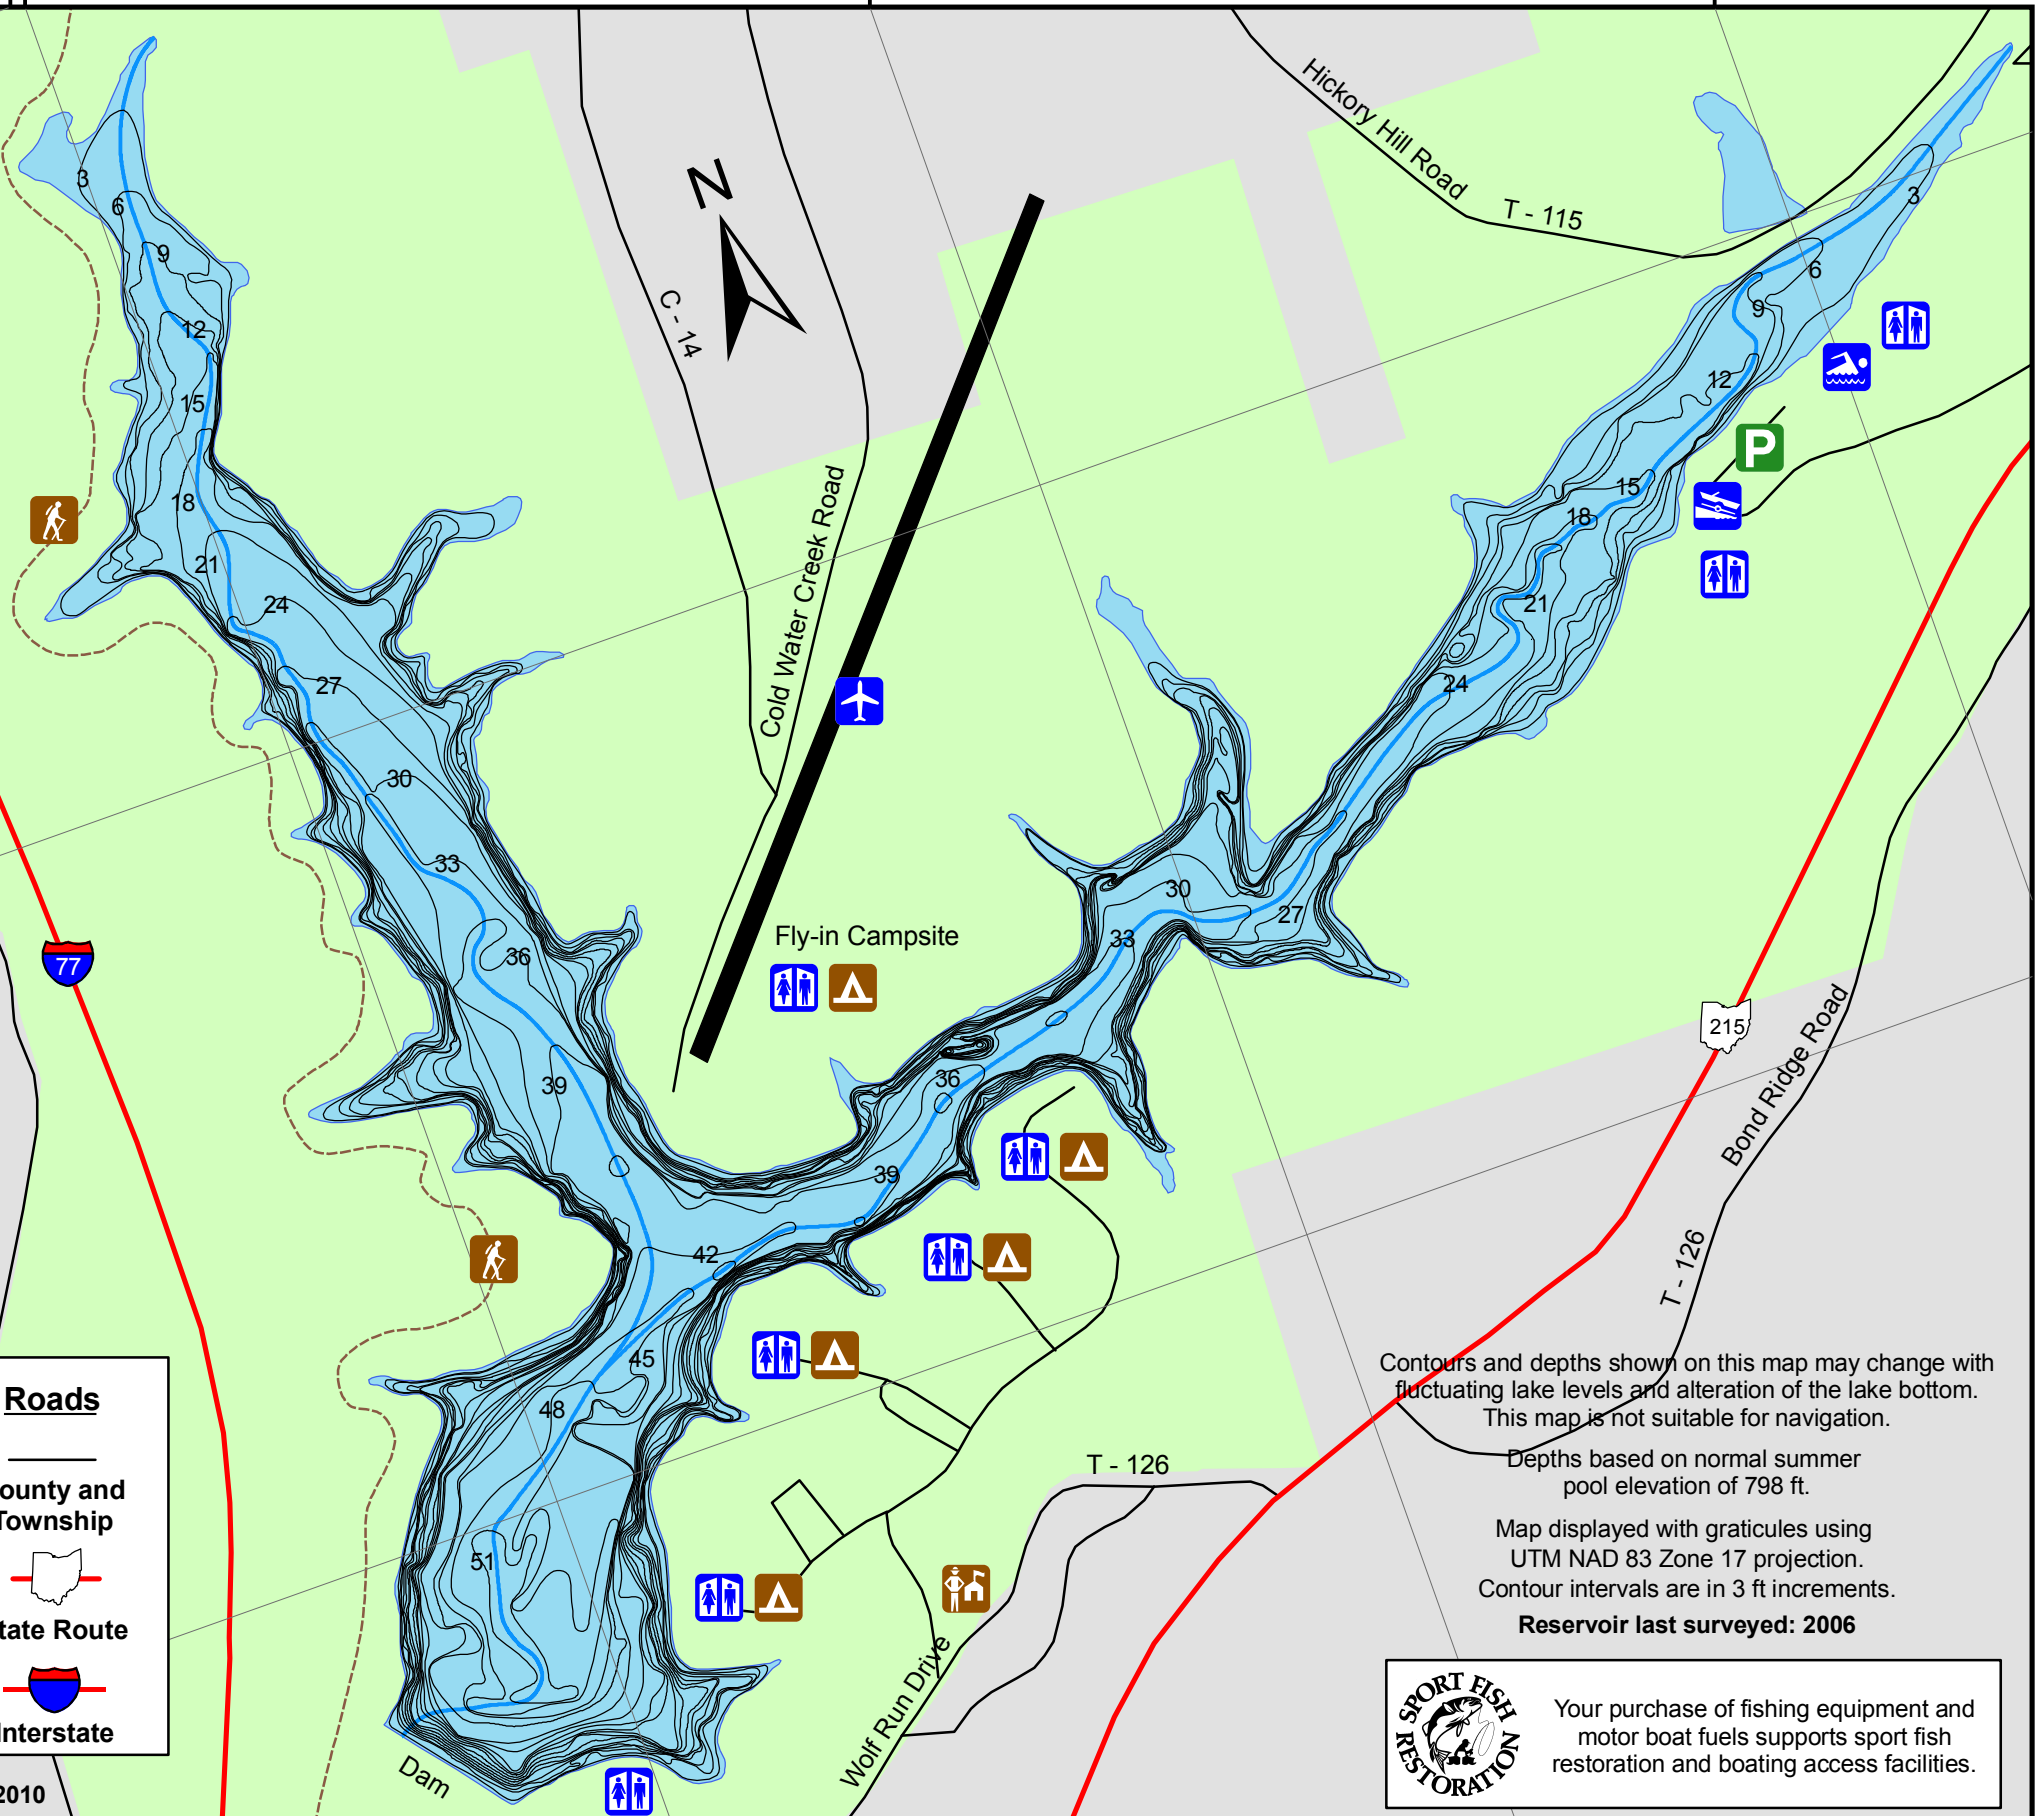

452350.49

453350.49

454350.49

455350.49

Wolf Run Lake

Noble County
207 Acres of Water
9.3 Miles of Shoreline

Facilities

- Boat Ramp
- Parking
- Restrooms
- Camping
- Park Office
- Swimming
- Hiking
- Airport

Legend

- Stream Channel
- Wolf Run State Park
- Buckeye Trail

Roads

- County and Township
- State Route
- Interstate

Contours and depths shown on this map may change with fluctuating lake levels and alteration of the lake bottom. This map is not suitable for navigation.

Depths based on normal summer pool elevation of 798 ft.

Map displayed with graticules using UTM NAD 83 Zone 17 projection. Contour intervals are in 3 ft increments.

Reservoir last surveyed: 2006

Your purchase of fishing equipment and motor boat fuels supports sport fish restoration and boating access facilities.

Revised: 2010

Wolf Run Lake Fishing Map

4406904.43

4406904.43

340