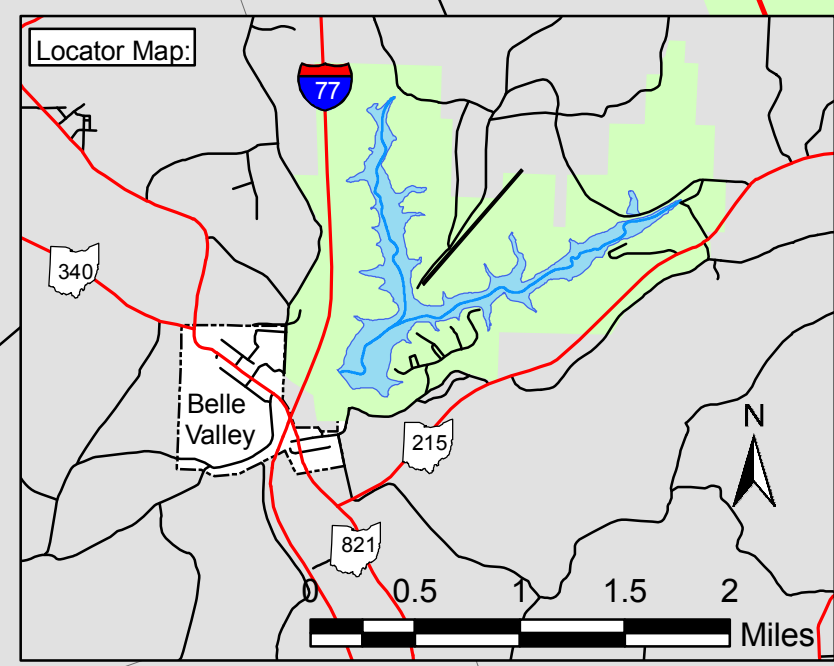

452350.49

453350.49

454350.49

455350.49

Wolf Run Lake

Noble County
207 Acres of Water
9.3 Miles of Shoreline

Facilities

- Boat Ramp
- Parking
- Restrooms
- Camping
- Park Office
- Swimming
- Hiking
- Airport

Legend

- Stream Channel
- Wolf Run State Park
- Buckeye Trail

Roads

- County and Township
- State Route
- Interstate

Contours and depths shown on this map may change with fluctuating lake levels and alteration of the lake bottom. This map is not suitable for navigation.

Depths based on normal summer pool elevation of 798 ft.

Map displayed with graticules using UTM NAD 83 Zone 17 projection. Contour intervals are in 3 ft increments.

Reservoir last surveyed: 2006

Your purchase of fishing equipment and motor boat fuels supports sport fish restoration and boating access facilities.

Revised: 2010

Wolf Run Lake Fishing Map

4406904.43

4406904.43

340