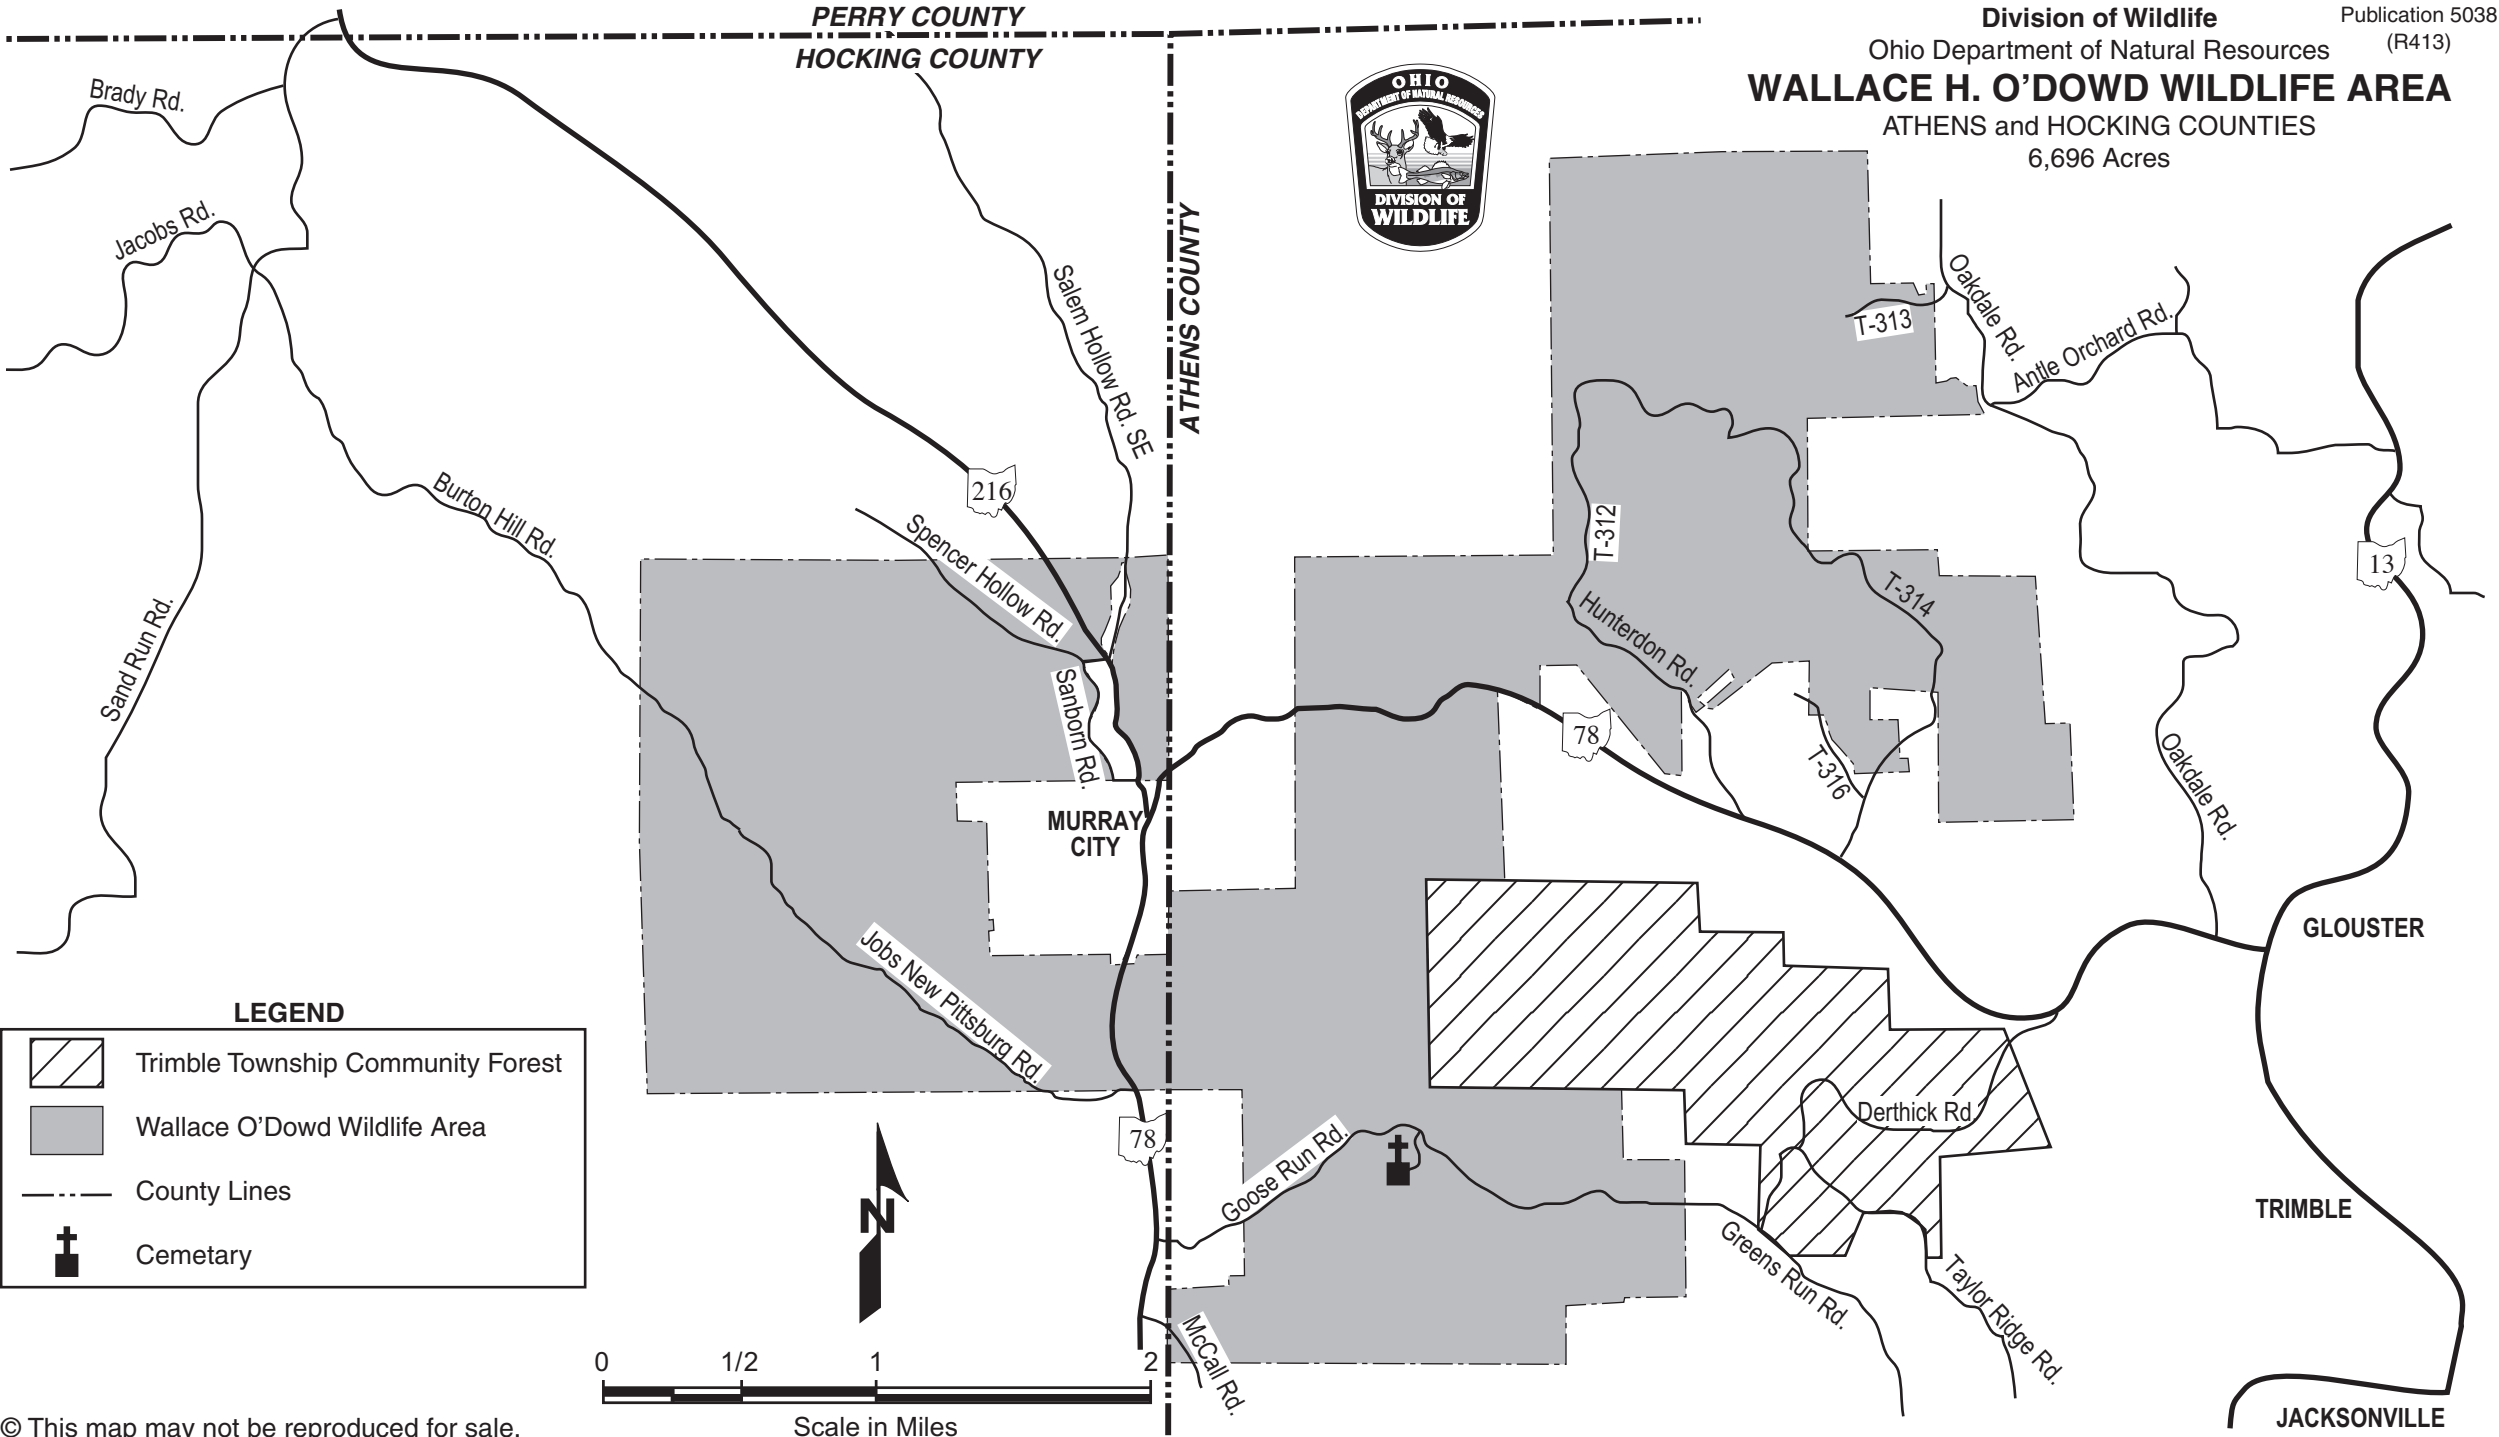

PERRY COUNTY  
HOCKING COUNTY

Division of Wildlife Publication 5038

Ohio Department of Natural Resources (R413)

# WALLACE H. O'DOWD WILDLIFE AREA

ATHENS and HOCKING COUNTIES

6,696 Acres

### LEGEND

-  Trimble Township Community Forest
-  Wallace O'Dowd Wildlife Area
-  County Lines
-  Cemetary

Scale in Miles

© This map may not be reproduced for sale.