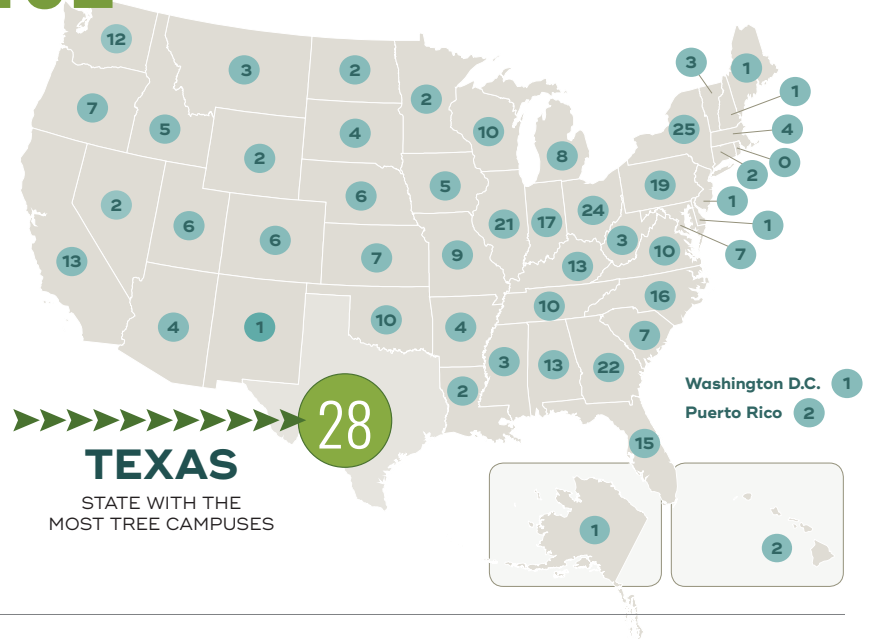

Recertification rate

\$55,133,881.11

Spent by campuses on tree planting, care and management

NEW

39

FIRST-YEAR SCHOOLS

402 TREE CAMPUS HIGHER EDUCATION COLLEGES & UNIVERSITIES

SMALLEST CAMPUS

85 Students

North Lake College South Campus

LARGEST CAMPUS

119,951 Students

Arizona State University