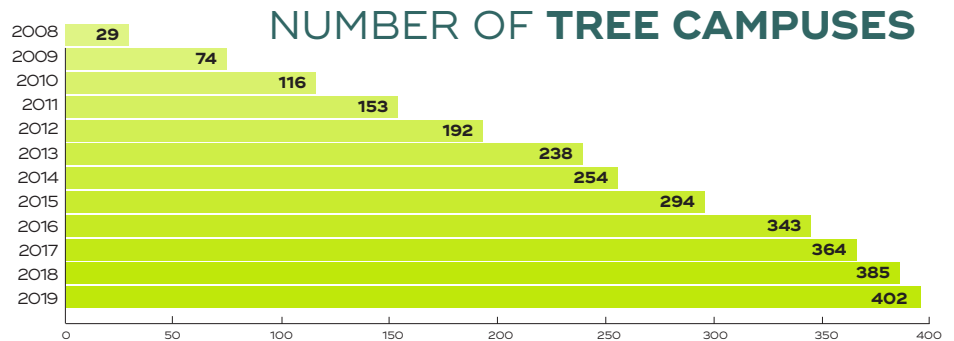

Recertification rate

\$55,133,881.11

Spent by campuses on tree planting, care and management

NEW

39

FIRST-YEAR SCHOOLS

402 TREE CAMPUS HIGHER EDUCATION COLLEGES & UNIVERSITIES

SMALLEST CAMPUS

85 Students

North Lake College South Campus

LARGEST CAMPUS

119,951 Students

Arizona State University